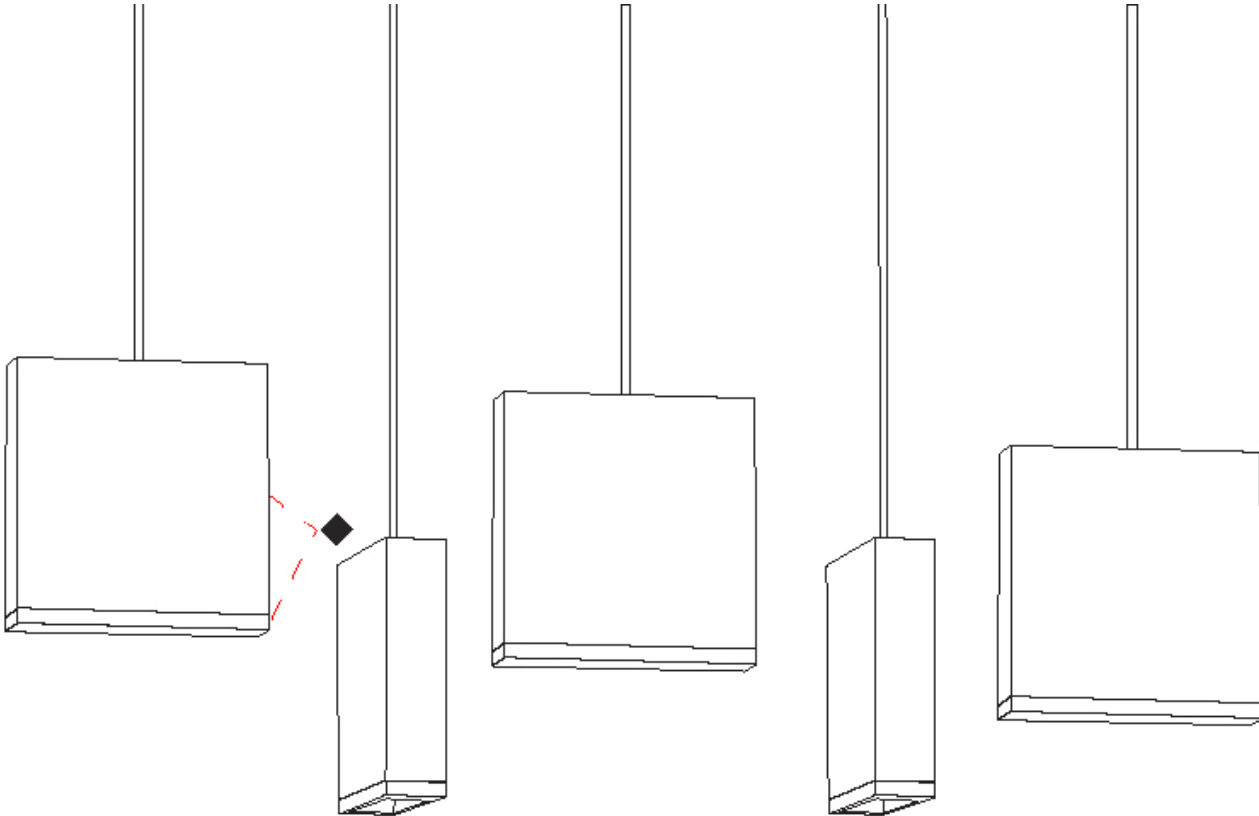

MATCH 5 LIGHT SUSPENSION

D101471-

PROJECT _____

TYPE _____

SPECIFIER _____

QUANTITY _____

DATE _____

D