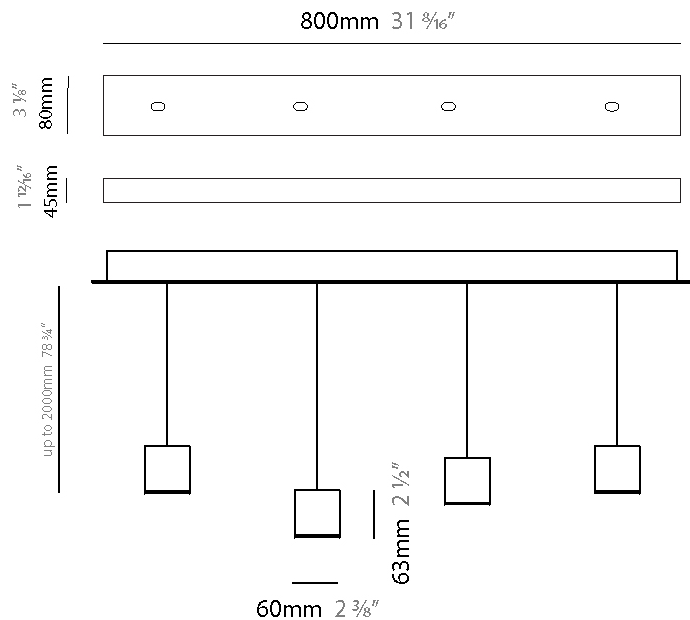

base number _____
Finish Options _____

1. To build a product code in our configurator select the specify button on the base model # product page
2. To build a manual product code on this datasheet choose from the options listed below in blue font and add the suffix to the base model #

GENERAL

Series: Match
Subseries: Match 4 Light
Brand: Quasar
Division: Design
Mounting Type: Suspension
Mounting Location: Ceiling
Subcategory: Pendant

PHYSICAL

Shape: Rectangle
Length (mm): 800
Length (in): 31 1/2
Width (mm): 80
Width (in): 3 1/8
Height (mm): 63
Height (in): 2 1/2
Max. Overall Height (mm): 2063
Max. Overall Height (in): 81 1/4
Light Distribution: Downlight
Weight (kg): 3
Weight (lbs): 6.61
Diffuser: Acrylic - See Finish Options
Fixture Finish: RED / ORG / YEL / GRN / LBL / TRA
Fixture Material: Aluminum
Cable Details: 2000mm Cable

ELECTRICAL

Lamp Type: LED
Input Wattage (W): 16
Total Output Wattage (W): 12.4
Dimming: Phase Dimming (120Vac Only)
Driver Included: Yes
Driver Location: Integrated
Driver Type: Constant Current - Universal
Driver Class: Class 2
Input Voltage (V): 120 - 277
Constant Current (MA): 350
Upon Request: (Not included - see components) Integral: Phase dimming @120Vac only

LED

Number of LEDs: 4
Color Temperature (°K): 2700
Max. Delivered Lumen (lm): 1100
CRI: >90 CRI
Lamp Life (hrs): 50000

OPTICAL

RATINGS AND CERTIFICATIONS

Certified By: Certified for North American Standards
IP rating: IP20