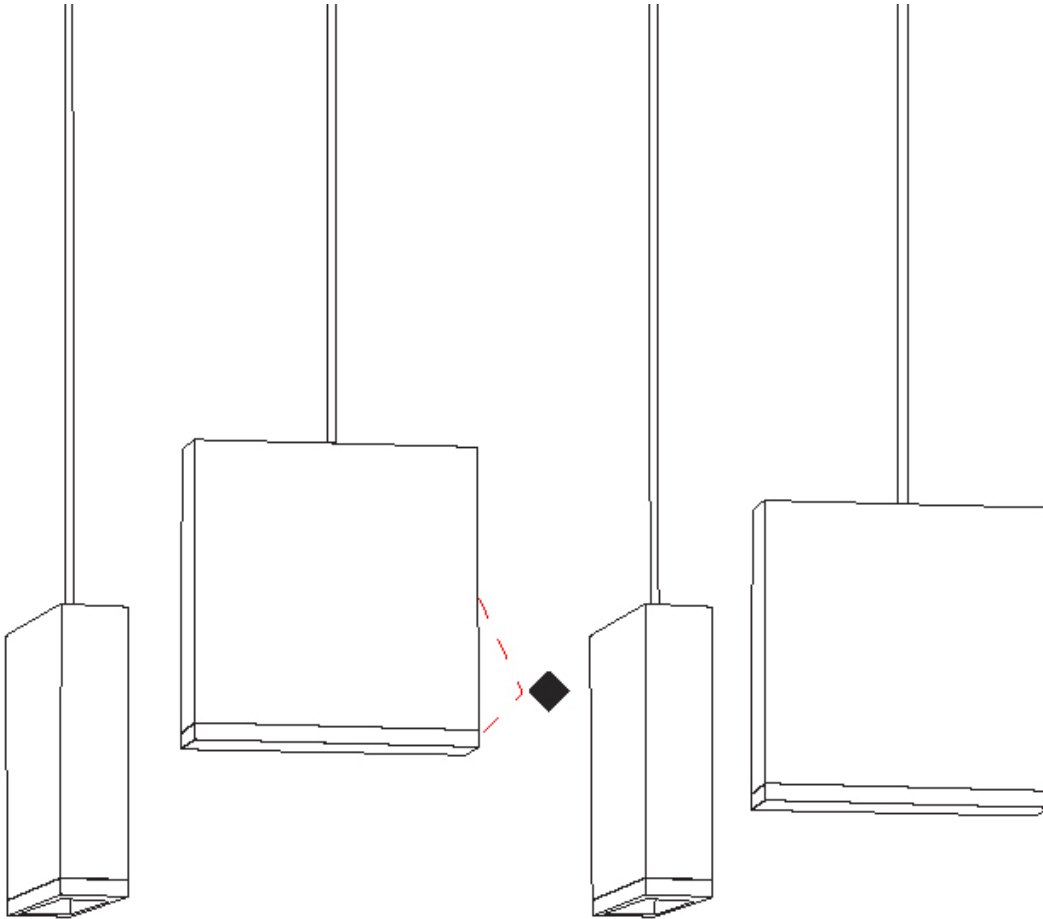

MATCH 4 LIGHT SUSPENSION

D101470-

PROJECT _____

TYPE _____

SPECIFIER _____

QUANTITY _____

DATE _____

D